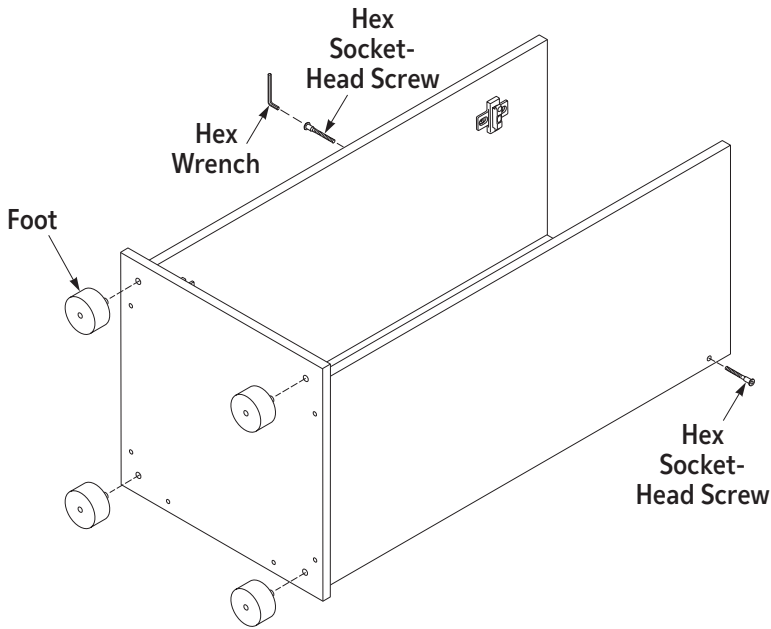

Step 1

1. Attach two hinges to inside of door panel and left side panel by pushing the hinge pieces firmly into the predrilled recess holes and tightening the screws.

Step 2

1. Push the cord protector into the predrilled hole on the back panel.

Step 3

1. Attach back and both side panels to bottom panel by aligning the predrilled holes.
2. Start six hex socket-head screws through the bottom holes and into the vertical panels for proper position.
3. Tighten the six screws in bottom panel using provided hex wrench. (Do not overtighten.)

Step 4

1. Screw one hex socket-head screw into predrilled hole in each side panel using provided hex wrench. (Do not overtighten.)
2. Attach stand feet into holes on the underside of the bottom panel by pushing into predrilled holes.