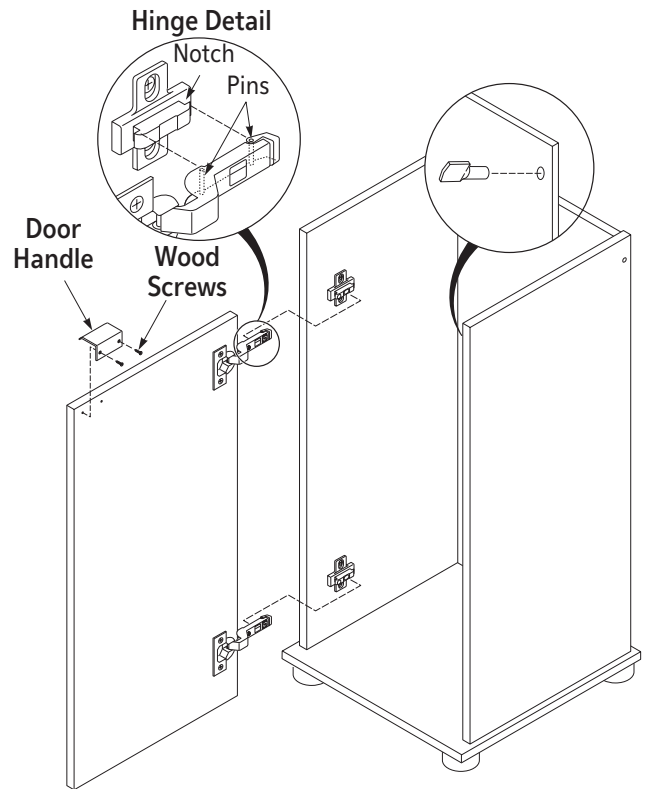

Step 1

1. Attach two hinges to inside of door panel and left side panel by pushing the hinge pieces firmly into the predrilled recess holes and tightening the screws.

Step 2

1. Push the cord protector into the predrilled hole on the back panel.

Step 3

1. Attach back and both side panels to bottom panel by aligning the predrilled holes.
2. Start six hex socket-head screws through the bottom holes and into the vertical panels for proper position.
3. Tighten the six screws in bottom panel using provided hex wrench. (Do not overtighten.)

Step 4

1. Screw one hex socket-head screw into predrilled hole in each side panel using provided hex wrench. (Do not overtighten.)
2. Attach stand feet into holes on the underside of the bottom panel by pushing into predrilled holes.

Step 6

1. For proper door fit, adjust hinges according to diagram.

Step 5

1. Place stand upright on a level surface.
2. Attach door handle to upper edge of door panel by screwing two wood screws into predrilled holes.
3. Snap the door hinge pins into position on the side panel hinge notch on both the top and bottom hinges. (See hinge detail.)
4. Insert door stop pin into pre-drilled hole on top of right side panel with flat side vertical.