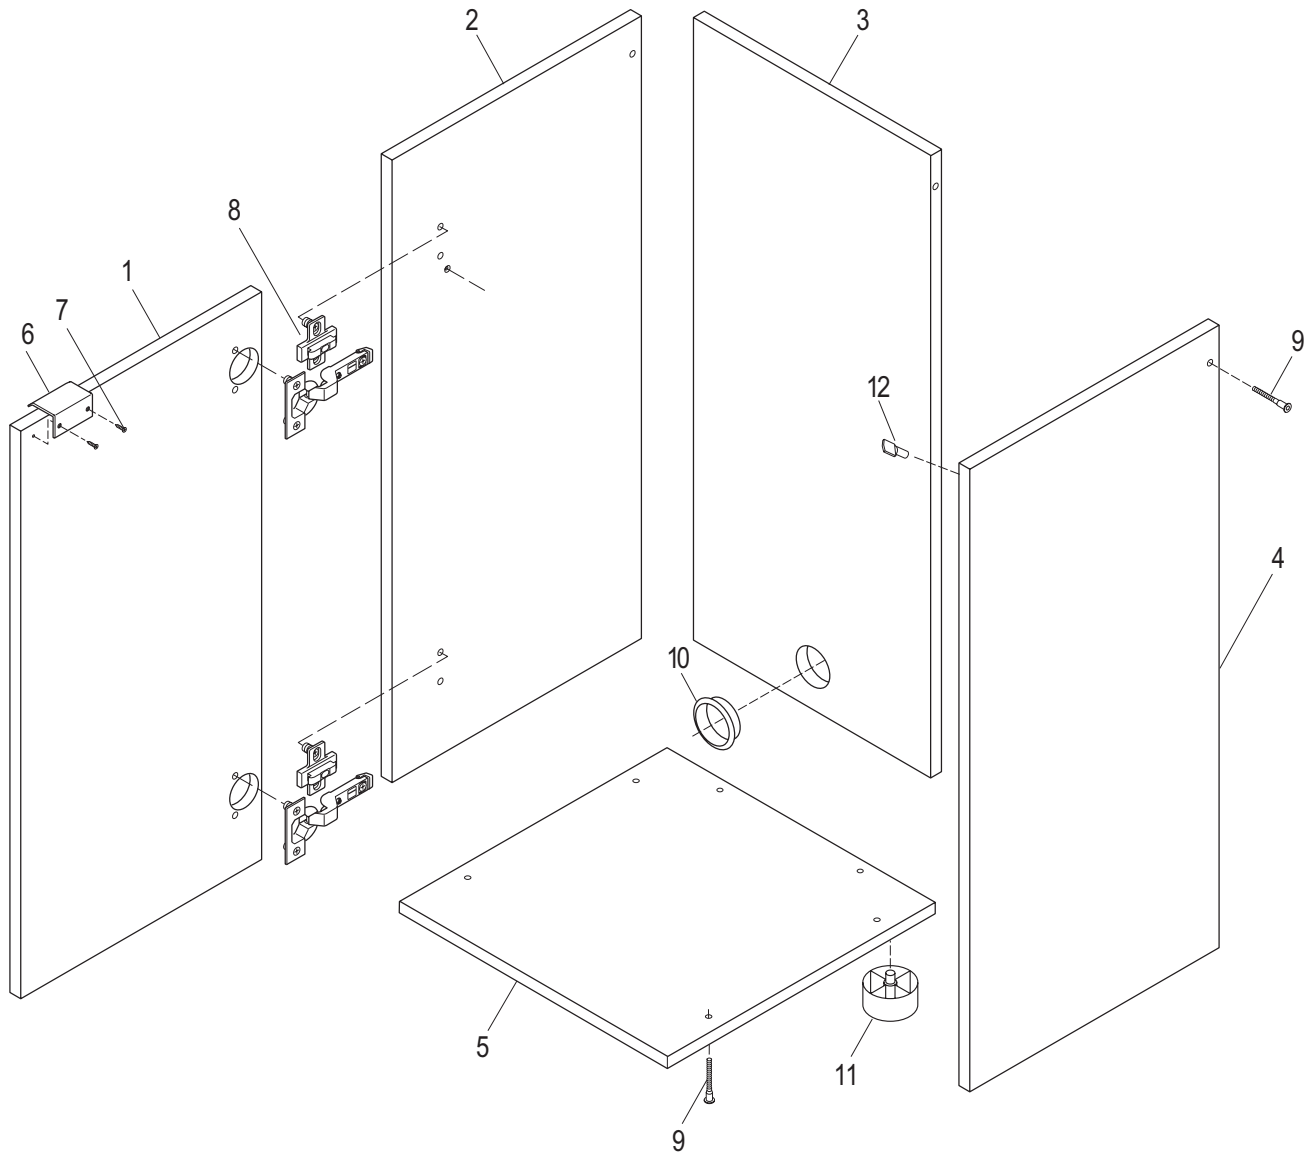

Step 3

1. Attach back and both side panels to bottom panel by aligning the predrilled holes.
2. Start six hex socket-head screws through the bottom holes and into the vertical panels for proper position.
3. Tighten the six screws in bottom panel using provided hex wrench. (Do not overtighten.)

Step 4

1. Screw one hex socket-head screw into predrilled hole in each side panel using provided hex wrench. (Do not overtighten.)
2. Attach stand feet into holes on the underside of the bottom panel by pushing into predrilled holes.

Step 6

1. For proper door fit, adjust hinges according to diagram.

Step 5

1. Place stand upright on a level surface.
2. Attach door handle to upper edge of door panel by screwing two wood screws into predrilled holes.
3. Snap the door hinge pins into position on the side panel hinge notch on both the top and bottom hinges. (See hinge detail.)
4. Insert door stop pin into pre-drilled hole on top of right side panel with flat side vertical.

Parts List

Description	Qty
1 Door	1
2 Left Side Panel	1
3 Back Panel	1
4 Right Side Panel	1
5 Bottom Panel	1
6 Door Handle	1

Description	Qty
7 Wood Screws, 1/2 inch long	2
8 Hinges (Top and Bottom)	2
9 Hex Socket-Head Screws, 2 inches long	8
10 Cord Protector	1
11 Stand Feet	4
12 Door Stop Pin	1
Hex Wrench (not shown)	1