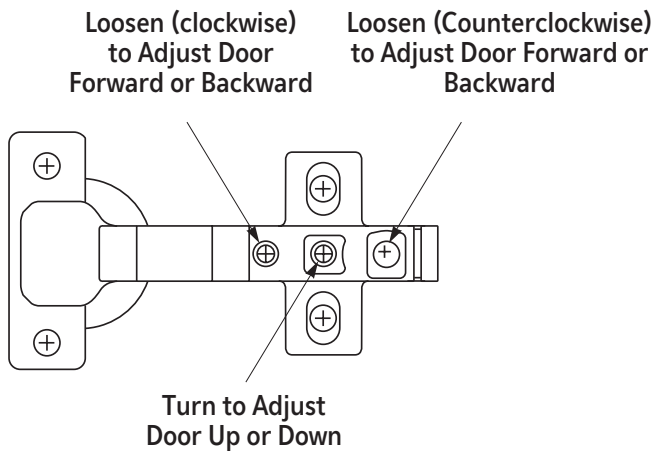

Step 1

1. Attach two hinges to inside of door panel and left side panel by pushing the hinge pieces firmly into the predrilled recess holes and tightening the screws.

Step 2

1. Push the cord protector into the predrilled hole on the back panel.

Step 3

1. Attach back and both side panels to bottom panel by aligning the predrilled holes.
2. Start six hex socket-head screws through the bottom holes and into the vertical panels for proper position.
3. Tighten the six screws in bottom panel using provided hex wrench. (Do not overtighten.)

Step 4

1. Screw one hex socket-head screw into predrilled hole in each side panel using provided hex wrench. (Do not overtighten.)
2. Attach stand feet into holes on the underside of the bottom panel by pushing into predrilled holes.

Step 6

1. For proper door fit, adjust hinges according to diagram.

Step 5

1. Place stand upright on a level surface.
2. Attach door handle to upper edge of door panel by screwing two wood screws into predrilled holes.
3. Snap the door hinge pins into position on the side panel hinge notch on both the top and bottom hinges. (See hinge detail.)
4. Insert door stop pin into pre-drilled hole on top of right side panel with flat side vertical.