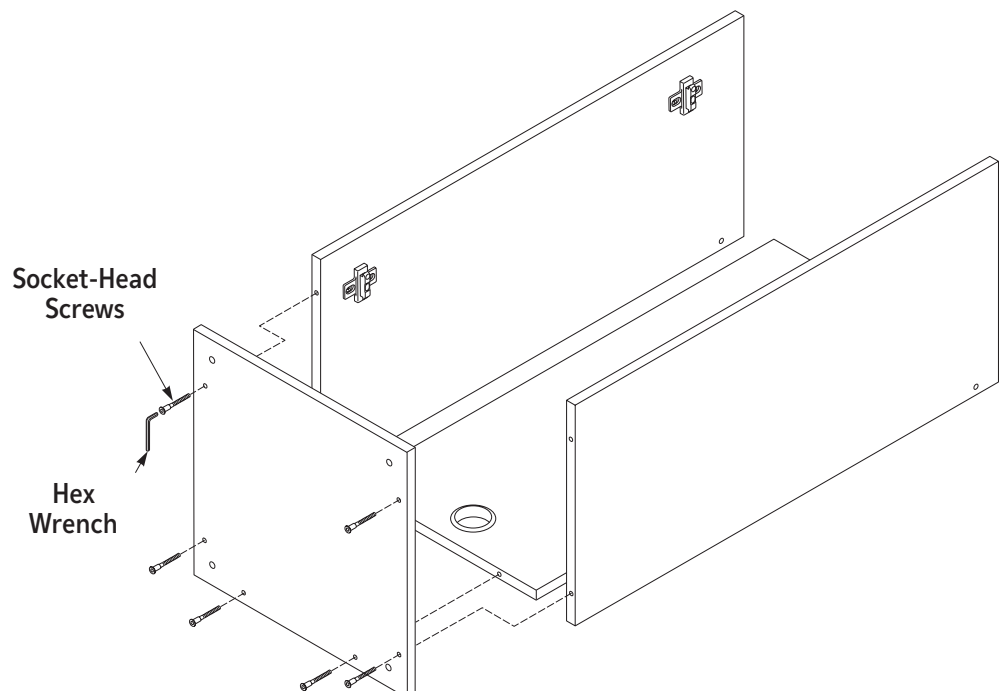

15 COLUMN Aquarium **Stand**

Assembly Manual

14" Wide, 14" Long, 30.5" High
Item #100151007

15 Column Aquarium
sold separately

Assembly Instructions

Before starting assembly, verify parts with parts list on back page.

Step 1

1. Attach two hinges to inside of door panel and left side panel by pushing the hinge pieces firmly into the predrilled recess holes and tightening the screws.

Step 2

1. Push the cord protector into the predrilled hole on the back panel.

Step 3

1. Attach back and both side panels to bottom panel by aligning the predrilled holes.
2. Start six hex socket-head screws through the bottom holes and into the vertical panels for proper position.
3. Tighten the six screws in bottom panel using provided hex wrench. (Do not overtighten.)

Step 4

1. Screw one hex socket-head screw into predrilled hole in each side panel using provided hex wrench. (Do not overtighten.)
2. Attach stand feet into holes on the underside of the bottom panel by pushing into predrilled holes.