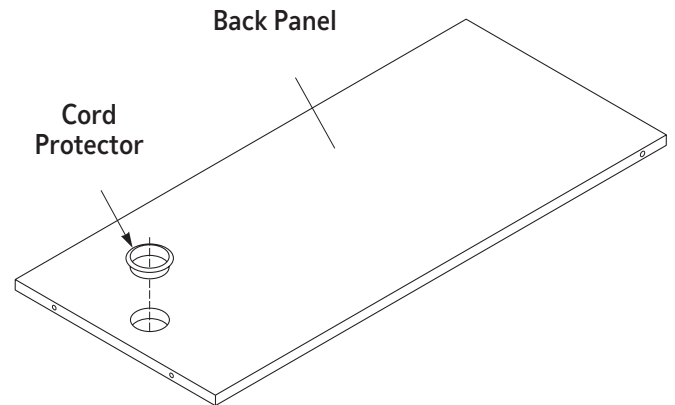

15 COLUMN Aquarium **Stand**

Assembly Manual

14" Wide, 14" Long, 30.5" High
Item #100151007

15 Column Aquarium
sold separately

Assembly Instructions

Before starting assembly, verify parts with parts list on back page.

Step 1

1. Attach two hinges to inside of door panel and left side panel by pushing the hinge pieces firmly into the predrilled recess holes and tightening the screws.

Step 2

1. Push the cord protector into the predrilled hole on the back panel.

Step 3

1. Attach back and both side panels to bottom panel by aligning the predrilled holes.
2. Start six hex socket-head screws through the bottom holes and into the vertical panels for proper position.
3. Tighten the six screws in bottom panel using provided hex wrench. (Do not overtighten.)