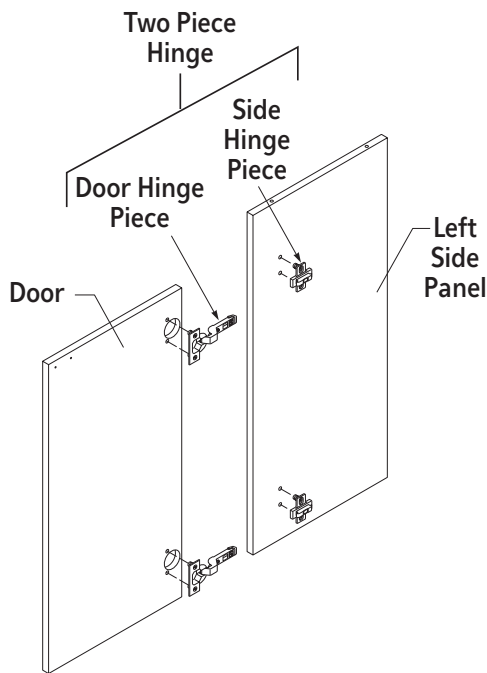

15 COLUMN Aquarium **Stand**

Assembly Manual

14" Wide, 14" Long, 30.5" High
Item #100151007

15 Column Aquarium
sold separately

Assembly Instructions

Before starting assembly, verify parts with parts list on back page.

Step 1

1. Attach two hinges to inside of door panel and left side panel by pushing the hinge pieces firmly into the predrilled recess holes and tightening the screws.

Step 2

1. Push the cord protector into the predrilled hole on the back panel.

Step 3

1. Attach back and both side panels to bottom panel by aligning the predrilled holes.
2. Start six hex socket-head screws through the bottom holes and into the vertical panels for proper position.
3. Tighten the six screws in bottom panel using provided hex wrench. (Do not overtighten.)

Step 4

1. Screw one hex socket-head screw into predrilled hole in each side panel using provided hex wrench. (Do not overtighten.)
2. Attach stand feet into holes on the underside of the bottom panel by pushing into predrilled holes.