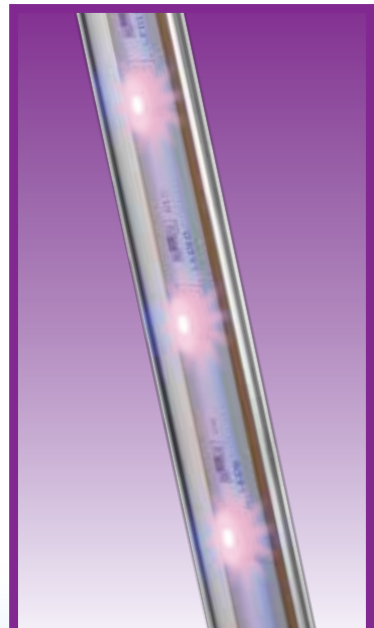

Beauty Max Modular LED Aquarium Lamps

- The combination of red, green and blue light enhances the color of fish, plants and aquarium décor
- For use with Aqueon Modular LED fixtures and LED Strip Lights
- Enhances the fluorescing effect of fluorescent fish and corals
- LED lamps use up to 70% less energy than comparable T8 fluorescent lamps
- For fresh or saltwater aquariums

Modular LED Lamps

Item No.	Product Description	UPC Number	Item Dimensions	Carton Code	Case Dimensions	Case Qty.
15675	Aqueon Beauty Max LED Lamp Size 20	015905156752	1-1/4"L x 1-1/4"W x 16-1/2"H	10015905156759	17-1/4"L x 5-1/2"W x 4-1/2"H	12
15676	Aqueon Beauty Max LED Lamp Size 24	015905156769	1-1/4"L x 1-1/4"W x 20-3/4"H	10015905156766	21-1/2"L x 5-1/2"W x 4-1/2"H	12
15677	Aqueon Beauty Max LED Lamp Size 30	015905156776	1-1/4"L x 1-1/4"W x 26-3/4"H	10015905156773	27-1/4"L x 5-1/2"W x 4-1/2"H	12
15678	Aqueon Beauty Max LED Lamp Size 36	015905156783	1-1/4"L x 1-1/4"W x 32-1/2"H	10015905156780	33"L x 5-1/2"W x 4-1/2"H	12
15679	Aqueon Beauty Max LED Lamp Size 48	015905156790	1-1/4"L x 1-1/4"W x 45-1/2"H	10015905156797	46"L x 5-1/2"W x 4-1/2"H	12

the **WOW!** factor

Maximize the natural beauty and vibrant colors in any aquarium.

Beauty Max

Standard Fluorescent

Natural Beauty

Each LED chip contains a unique blend of red, green and blue light. This color combination enhances the appearance of fish, plants and overall aquarium décor.