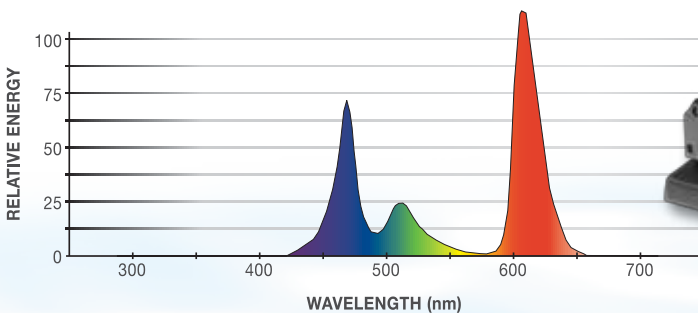

Beauty Max Modular LED Aquarium Lamps

- The combination of red, green and blue light enhances the color of fish, plants and aquarium décor
- For use with Aqueon Modular LED fixtures and LED Strip Lights
- Enhances the fluorescing effect of fluorescent fish and corals
- LED lamps use up to 70% less energy than comparable T8 fluorescent lamps
- For fresh or saltwater aquariums

Modular LED Lamps

Item No.	Product Description	UPC Number	Item Dimensions	Carton Code	Case Dimensions	Case Qty.
15675	Aqueon Beauty Max LED Lamp Size 20	015905156752	1-1/4"L x 1-1/4"W x 16-1/2"H	10015905156759	17-1/4"L x 5-1/2"W x 4-1/2"H	12
15676	Aqueon Beauty Max LED Lamp Size 24	015905156769	1-1/4"L x 1-1/4"W x 20-3/4"H	10015905156766	21-1/2"L x 5-1/2"W x 4-1/2"H	12
15677	Aqueon Beauty Max LED Lamp Size 30	015905156776	1-1/4"L x 1-1/4"W x 26-3/4"H	10015905156773	27-1/4"L x 5-1/2"W x 4-1/2"H	12
15678	Aqueon Beauty Max LED Lamp Size 36	015905156783	1-1/4"L x 1-1/4"W x 32-1/2"H	10015905156780	33"L x 5-1/2"W x 4-1/2"H	12
15679	Aqueon Beauty Max LED Lamp Size 48	015905156790	1-1/4"L x 1-1/4"W x 45-1/2"H	10015905156797	46"L x 5-1/2"W x 4-1/2"H	12

the **WOW!** factor

Maximize the natural beauty and vibrant colors in any aquarium.

Beauty Max

Standard Fluorescent

Natural Beauty

Each LED chip contains a unique blend of red, green and blue light. This color combination enhances the appearance of fish, plants and overall aquarium décor.