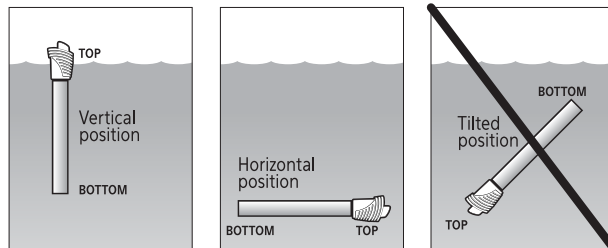

Pro Adjustable Aquarium Heaters

Aqueon® Pro Aquarium Heaters are designed to deliver consistent heat and built to last. Each unit features adjustable heat setting and is equipped with an electronic thermostat that evenly distributes heat throughout the ultra-durable thermal plastic housing. The thermostat has an advanced gravity shut off feature; unit turns off when top of heater tilts below bottom of heater.

Other Features:

- Fully submersible; includes suction cups for easy installation and placement
- LED illuminates when actively heating
- For freshwater and saltwater aquariums

Available Heater Size	Recommended for Aquarium Size
50W	up to 20G
100W	up to 40G
150W	up to 55G
200W	up to 75G
300W	up to 100G

Safety Feature

This heater is equipped with advance gravity technology. If the heater top tilts lower than the heater bottom, the unit will automatically shut off.

Aqueon® Pro Aquarium Heaters

Item No.	Product Description	Wattage	UPC Number	Retail Dimensions (L" x W" x H")	Carton Code	Case Dimensions (L" x W" x H")	Case Qty.
100532083	Pro 50	50 Watt	015905000574	3.5 x 1.5 x 9	10015905000571	14.25 x 9.75 x 9.875	24
100532084	Pro 100	100 Watt	015905000581	3.5 x 1.5 x 10.375	10015905000588	14.25 x 9.75 x 11.25	24
100532085	Pro 150	150 Watt	015905000598	3.5 x 1.5 x 12.875	10015905000595	14.25 x 9.75 x 13.75	24
100532086	Pro 200	200 Watt	015905000604	3.5 x 1.5 x 12.875	10015905000601	14.25 x 9.75 x 13.75	24
100532087	Pro 300	300 Watt	015905000611	3.5 x 1.5 x 15.25	10015905000618	14.25 x 9.75 x 15.875	24