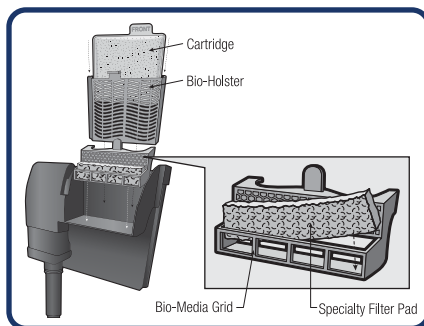

QuietFlow® Specialty Filter Pads

Enhance water filtration with Aqueon® QuietFlow® Specialty Filter Pads. Designed specifically for Aqueon® hang on back units, these pads provide an additional stage of mechanical filtration and can help address water quality issues.

There are three varieties to help address different water challenges:

Ammonia Reducer: Focuses on removing harmful or toxic ammonia from water.

Carbon: Removes pollutants that discolor water and causes odor.

Phosphate Remover: Reduces phosphate level contributes to algae growth and traps excess waste, food and other organic debris from water.

Replacement is quick and easy