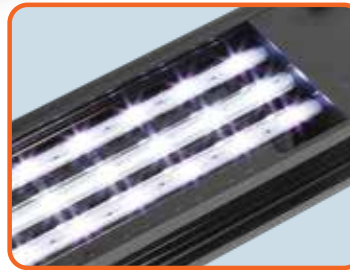

Modular **LED** Aquarium Light

- Same great product. **New slim modern design!**
- 1 - Day White LED Lamp included with expansion slots for 2 additional LED lamps
- Three-position power switch: On, Off and Moon Glow
- Pre-installed mounting legs easily adjust to fit various aquarium lengths

SlimDesign

Holds up to 3 LED Lamps

Moon Glow Accents

3-Way Power Switch

Adjustable Mounting Brackets

Size	Recommended for Aquarium Sizes
20"	10, 16 Bow, 20XH
24"	15, 20H, 26 Bow, 30X
30"	20L, 29, 36 Bow, 37, 54 Corner
36"*	30, 30BR, 38, 40BR, 45, 46 Bow, 50, 65
48"	33L, 40L, 55, 72 Bow, 75, 90, 120

* 2 - 36" Fixtures for 125, 150, 180, 210

Aqueon® Modular LED Fixture, Slim Design

Item No.	Product Description	UPC Number	Item Dimensions (L x W x H)	Case Dimensions (L x W x H)	Carton Code	Case Qty.
15610	Aqueon® Modular LED Fixture, 20"	015905156103	23-3/8" x 5-7/8" x 2-5/8"	24" x 12-3/8" x 6-1/8"	10015905156100	4
15611	Aqueon® Modular LED Fixture, 24"	015905156110	27-3/4" x 5-7/8" x 2-5/8"	28-3/8" x 12-3/8" x 6-1/8"	10015905156117	4
15612	Aqueon® Modular LED Fixture, 30"	015905156127	34-1/2" x 5-7/8" x 2-5/8"	35" x 12-3/8" x 6-1/8"	10015905156124	4
15613	Aqueon® Modular LED Fixture, 36"	015905156134	40-3/8" x 5-7/8" x 2-5/8"	41" x 12-3/8" x 6-1/8"	10015905156131	4
15614	Aqueon® Modular LED Fixture, 48"	015905156141	52-1/2" x 5-7/8" x 2-5/8"	53-1/8" x 12-3/8" x 6-1/8"	10015905156148	4