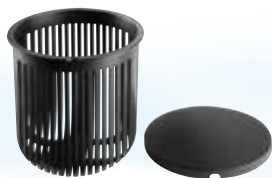

Hex LED Aquarium Kits

Aqueon® Hex LED Aquarium Kits include all the essentials needed to maintain a healthy aquatic environment. The tall six-sided design fits perfectly into small spaces while still providing a large viewing area. Try the basic LED smooth hood or go for the Premium version to showcase your favorite plant.

All kits include:

- Space-saving Hex Glass Aquarium
- Low Profile LED Full Hood
- QuietFlow® LED Pro Power Filter
- Submersible Preset Heater
- Premium Fish Food Sample
- Water Conditioner Sample
- Fish Net
- Thermometer
- Setup Guide

add your favorite
PLANT

Premium Bonus Feature

Perfect for fish and plant enthusiasts, the LED hood includes a small round opening and cup in the center to display your favorite plant!

A small cap is also included for those who forgo a plant.

Hex LED Aquarium Kits

Item No.	Item Description	UPC	Retail Packaging Dimensions (LxWxH)
100117880	Hex LED Aquarium Kit 10	015905178808	14.5" x 12.625" x 14.75"
100117780	Hex LED Aquarium Kit 20	015905177801	19.75" x 17" x 21"
100117881	Hex LED Aquarium Kit 35	015905178815	24.25" x 21" x 25.125"
100117882	Premium Hex LED Aquarium Kit 10	015905178822	14.5" x 12.625" x 14.75"
100117883	Premium Hex LED Aquarium Kit 20	015905178839	19.75" x 17" x 21"
100117884	Premium Hex LED Aquarium Kit 35	015905178846	24.25" x 21" x 25.125"